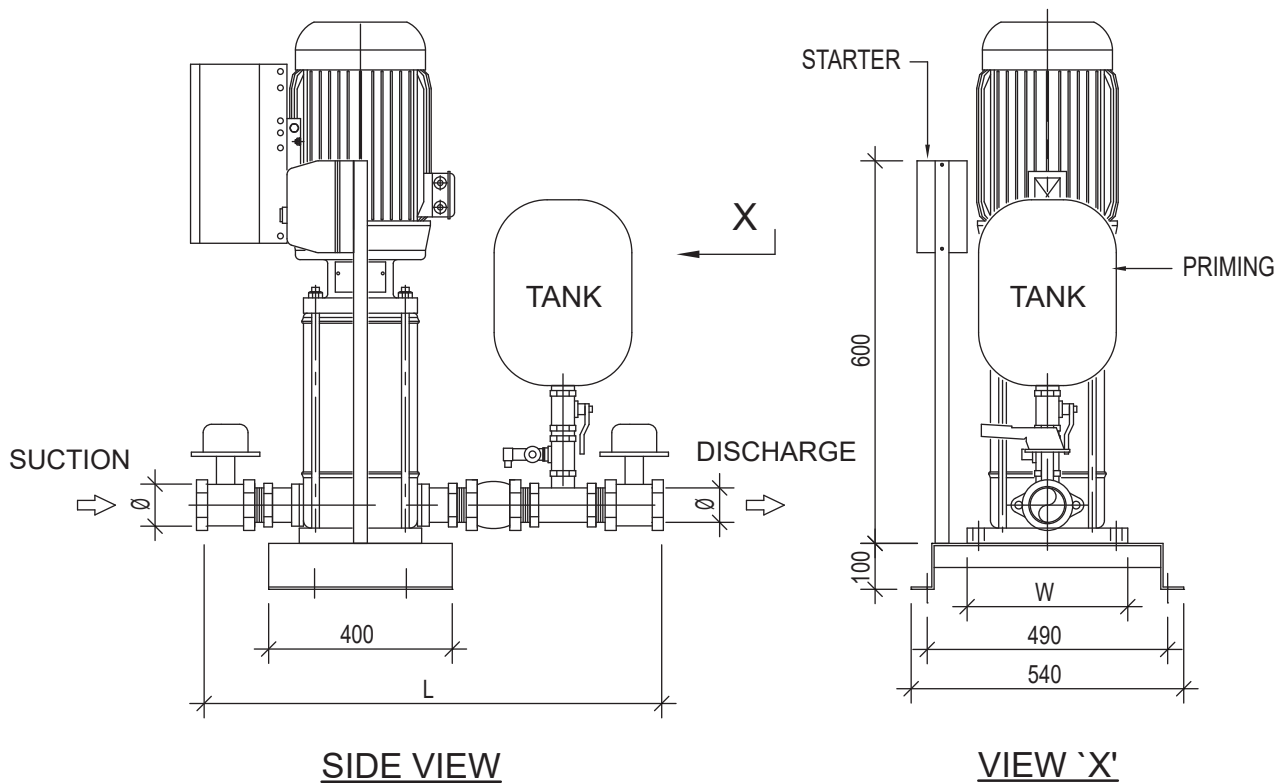

SPECIFICATIONS

- Input : 3 phase, 415v 50Hz/60Hz
- 0.75 kW to 18.5 kW available
- Suitable for EBARA vertical pump usage
- Option : Ebara Horizontal pump

SYSTEM OPERATION DIAGRAM

Operation Functional Features

Input Signal & Type of Sensor

- **Constant Pressure Control installation:**
 - Industrial pressure transmitter with 4 to 20mA output signal
- **Differential Pressure control installation:**
 - Industrial pressure transmitter & differential pressure transmitter with 4 to 20mA input signal
- **Temperature control installation:**
 - Industrial temperature transmitter & differential temperature transmitter with 4 to 20mA input signal

DIMENSION

MODEL	DIMENSION	L mm	W mm	TANK LITRE	CONNECTION	
					SUCT. (Ø)	DISC. (Ø)
UEM-EVMS 1		660	210	8	25	25
UEM-EVMS 3		660	210	8	25	25
UEM-EVMS 5		660	210	8	32	32
UEM-EVMS 10		690	250	18	40	40
UEM-EVMS 15		734	250	18	50	50
UEM-EVMS 20		734	250	18	65	65
UEM-EVM 32		708	280	24	65	65
UEM-EVM 45		726	331	24	80	80
UEM-EVM 64		738	331	24	100	100