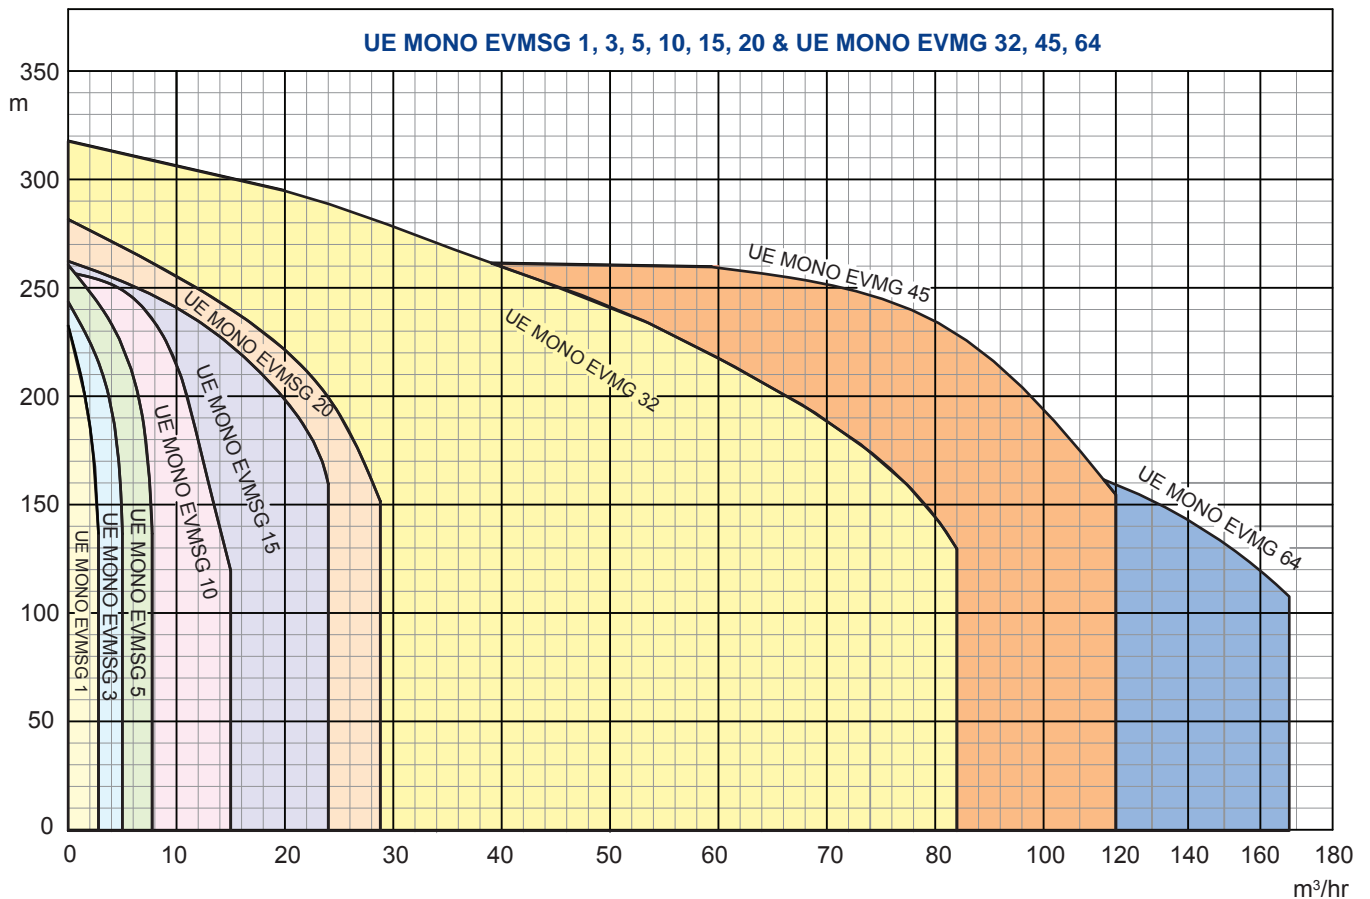

FEATURES

- VFD control
- 0.5 ~ 120Hz output
- LAN communication
- Temperature or Pressure Control (PID)

VFD-4000 Series
Controller

PERFORMANCE CURVE

UE MONO EVMSG 1, 3, 5, 10, 15, 20 & UE MONO EVMG 32, 45, 64
 CURVES 2 POLES 50 Hz

SPECIFICATIONS

- Input : 3 phase, 415v 50Hz/60Hz
- 0.75 kW to 18.5 kW available
- Suitable for EBARA vertical pump usage
- Option : Ebara Horizontal pump

SYSTEM OPERATION DIAGRAM

Operation Functional Features