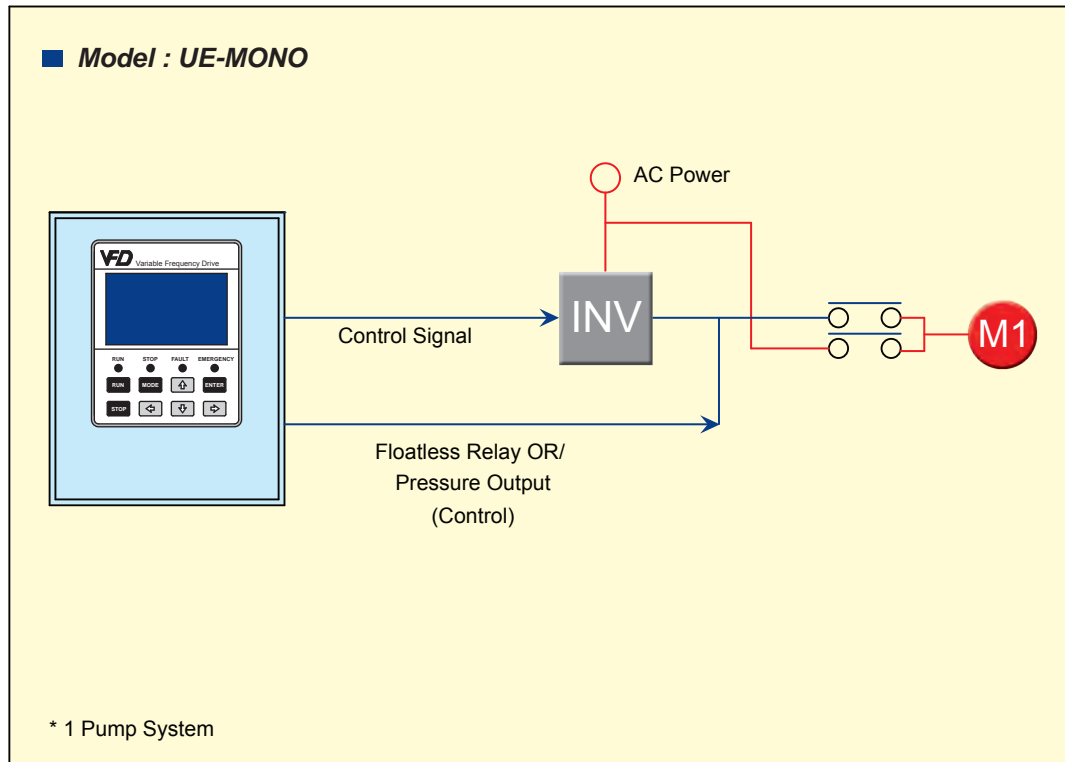

EBARA *Hydro* Booster System

Uniquely EBARA Variable Speed Booster System
Type UE-MONO

Custom built for ideal water supply system...

APPLICATIONS

- Industrial water boosting
- General water supply
- Domestic boosting application

FEATURES

- VFD control
- 0.5 ~ 120Hz output
- LAN communication
- Temperature or Pressure Control (PID)

VFD-4000 Series
Controller

PERFORMANCE CURVE

UE MONO EVMSG 1, 3, 5, 10, 15, 20 & UE MONO EVMG 32, 45, 64
 CURVES 2 POLES 50 Hz

SPECIFICATIONS

- Input : 3 phase, 415v 50Hz/60Hz
- 0.75 kW to 18.5 kW available
- Suitable for EBARA vertical pump usage
- Option : Ebara Horizontal pump

SYSTEM OPERATION DIAGRAM

Operation Functional Features

Input Signal & Type of Sensor

- **Constant Pressure Control installation:**
 - Industrial pressure transmitter with 4 to 20mA output signal
- **Differential Pressure control installation:**
 - Industrial pressure transmitter & differential pressure transmitter with 4 to 20mA input signal
- **Temperature control installation:**
 - Industrial temperature transmitter & differential temperature transmitter with 4 to 20mA input signal