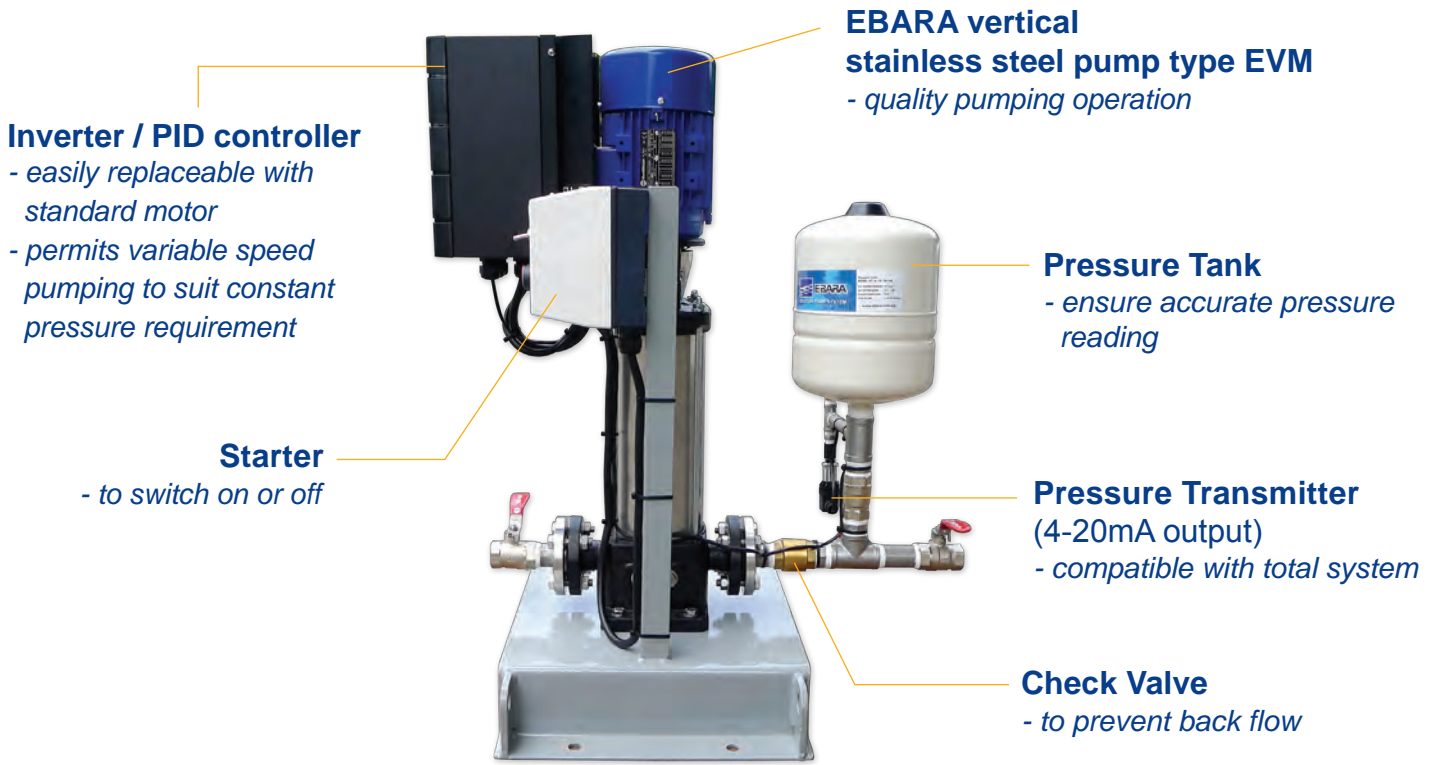

VFD-4000 Series
Controller