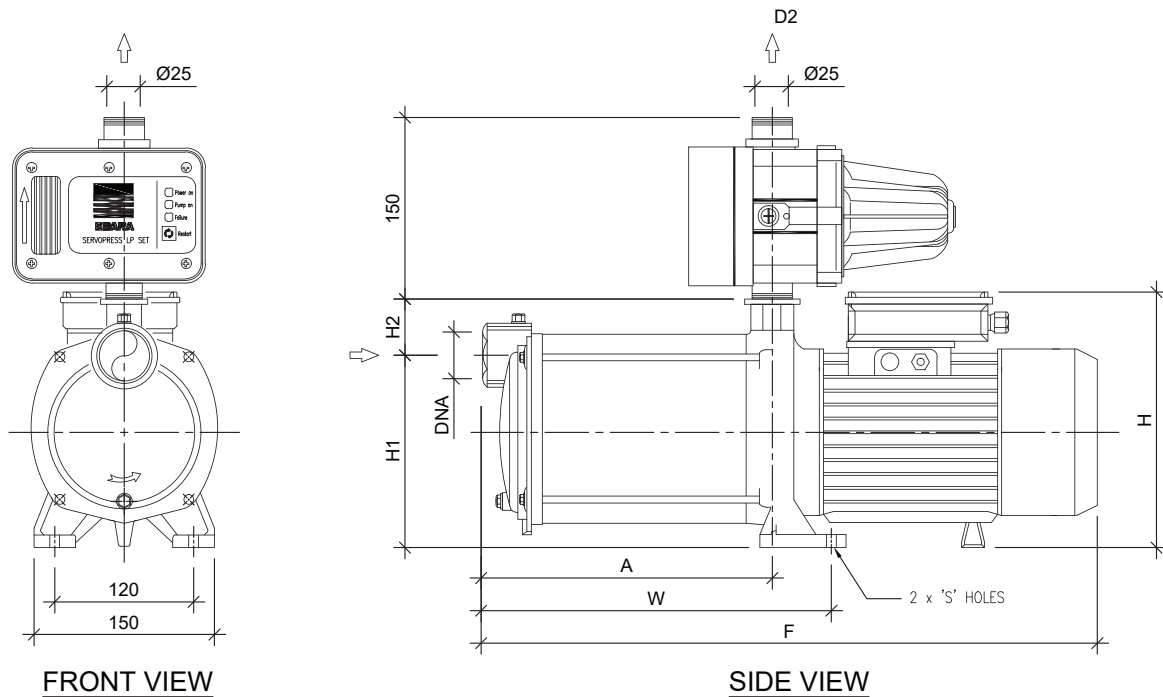

Most importantly, **EBARA MHSS BOOSTER** type MHSS-PC is absolutely quiet, durable and simple to install.

Model : MHSS Booster

= 2850 min⁻¹

PUMP MODEL	P2		*Application	Q m ³ /h l/min	0	0.6	1.2	1.8	2.4	3.0	3.6	4.2	4.8	5.4	6.0	7.2	7.8	8.7
	KW	HP			0	10	20	30	40	50	60	70	80	90	100	120	130	145
MHSS60-3M AM-PC	0.5	0.65		H (m)	30	29	26	22	17	12	7	-	-	-	-	-	-	-
MHSS60-5M AM-PC	0.85	1.15			50	48	44	38	31	24	15	-	-	-	-	-	-	-

Q=FLOW RATE H=TOTAL DYNAMIC HEAD IN METERS

*For guidance only

DIMENSION

Pumps Type	kW	Dimensions (mm)							Suction	Discharge
		A	F	H	H1	H2	W	S		
Single Phase	P2	1~							DNA	D2
MHSS60-3M AM-PC	0.5	170.5	359	192	122	32.5	188.5	10	1" NPT	1" NPT
MHSS60-5M AM-PC	0.85	219	432	204	126	36.5	239	10	1" NPT	1" NPT